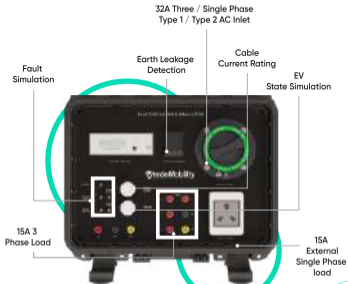

VerdeMobility's EV Simulator is a tool to test an EV Charger without connecting any electric vehicle. It validates the advanced functions of a charging station at the time of its commissioning & troubleshooting.

FEATURES